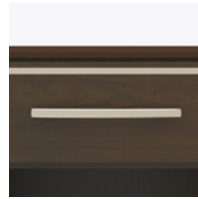

Aluminum Inlay
This collection is identified by $\frac{3}{8}$ " brushed aluminum inlays.