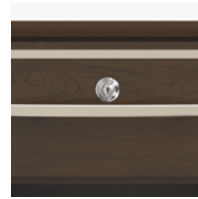

Optional Top Drawer Lock
A top drawer lock is available and is optional.